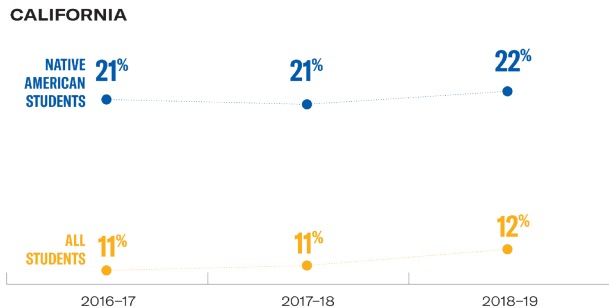

Chronic Absenteeism Rate

Nearly 3 out of every 10 Native American students in Humboldt County missed at least 18 days of school in 2018-19.

Graph by ACLU of Northern California.