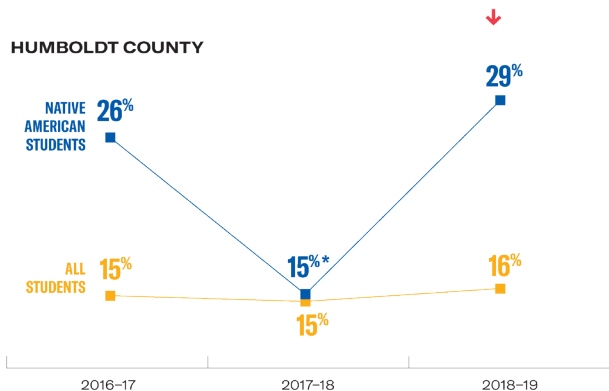

Chronic Absenteeism Rate

Nearly 3 out of every 10 Native American students in Humboldt County missed at least 18 days of school in 2018-19.

Graph by ACLU of Northern California.