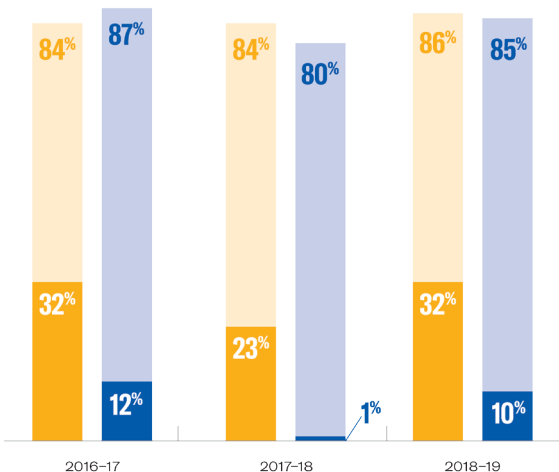

Humboldt County Graduation Rates Compared to Rates of Graduates Meeting UC/CSU Entrance Requirements

↑
In the 2017-2018 school year, 99% of Native American students in Humboldt County schools did not meet A-G requirements.